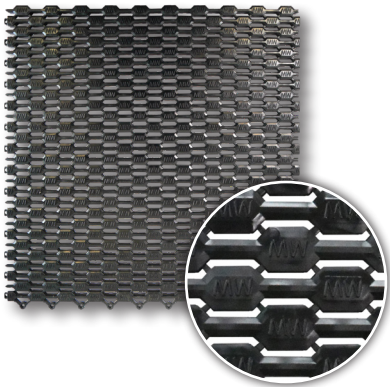

MATWORKS

COMPREHENSIVE FLOORING SOLUTIONS

MatShield™ Grid System

MatShield is a cost-effective grid entrance system. The non-directional surface aggressively scrapes and traps dirt, debris, ice, salt, and moisture from shoes and wheels. The non-directional design also allows customization for virtually any size area and easy rotation or replacement for maximum tile wear and low operating costs. MatShield can be installed in a recessed area or floor-mounted with aluminum ramp edging, allowing a smooth transition from floor to grid.

Matshield

Matshield
Diamond

Matshield
with Carpet

PRODUCT INFO

Entrance Grid Matting

Matshield

Matshield Diamond

Matshield with Carpet