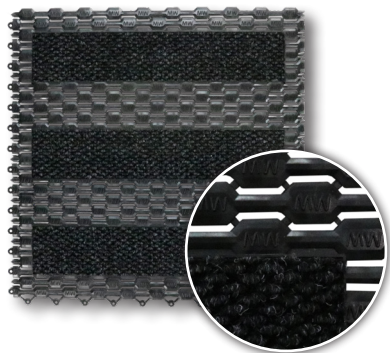

MATWORKS

COMPREHENSIVE FLOORING SOLUTIONS

MatShield™ Grid System

MatShield is a cost-effective grid entrance system. The non-directional surface aggressively scrapes and traps dirt, debris, ice, salt, and moisture from shoes and wheels. The non-directional design also allows customization for virtually any size area and easy rotation or replacement for maximum tile wear and low operating costs. MatShield can be installed in a recessed area or floor-mounted with aluminum ramp edging, allowing a smooth transition from floor to grid.

Matshield

Matshield
Diamond

Matshield
with Carpet

PRODUCT INFO

Entrance Grid Matting

Matshield

Matshield Diamond

Matshield with Carpet