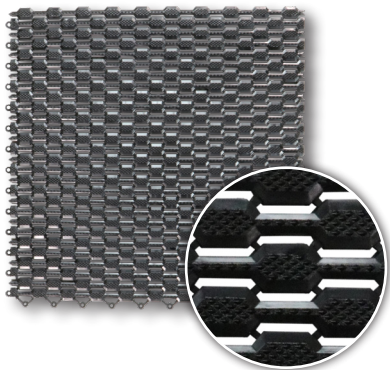

MATWORKS

COMPREHENSIVE FLOORING SOLUTIONS

MatShield™ Grid System

MatShield is a cost-effective grid entrance system. The non-directional surface aggressively scrapes and traps dirt, debris, ice, salt, and moisture from shoes and wheels. The non-directional design also allows customization for virtually any size area and easy rotation or replacement for maximum tile wear and low operating costs. MatShield can be installed in a recessed area or floor-mounted with aluminum ramp edging, allowing a smooth transition from floor to grid.

Matshield

Matshield
Diamond

Matshield
with Carpet

PRODUCT INFO

Entrance Grid Matting

Matshield

Matshield Diamond

Matshield with Carpet