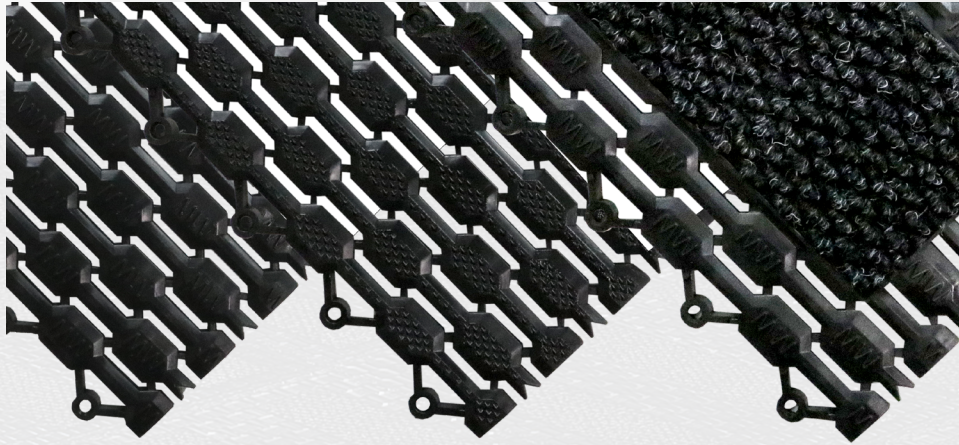

MATWORKS

COMPREHENSIVE FLOORING SOLUTIONS

MatShield™ Grid System

MatShield is a cost-effective grid entrance system. The non-directional surface aggressively scrapes and traps dirt, debris, ice, salt, and moisture from shoes and wheels. The non-directional design also allows customization for virtually any size area and easy rotation or replacement for maximum tile wear and low operating costs. MatShield can be installed in a recessed area or floor-mounted with aluminum ramp edging, allowing a smooth transition from floor to grid.

Matshield

Matshield
Diamond

Matshield
with Carpet

PRODUCT INFO

Entrance Grid Matting

Matshield

Matshield Diamond

Matshield with Carpet

Specifications

Material	PVC
	PVC & Fiber
Installation	Interlocking
Applications	Recessed or Floor Mounted
Size	18" x 18"
Overall Thickness	1/2 inch
Suggested Service Temperature	5°F to 140°F
Hardness	67-71 Shore A
*100% Customer Satisfaction *Based on the life of the product	